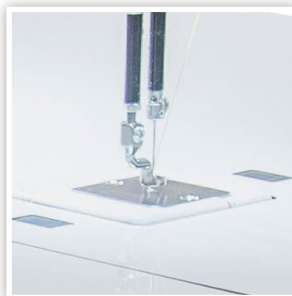

TWO MODE STITCH
REGULATORS

SIT OR STAND:
ADJUSTABLE TABLE HEIGHT

QUILT MAKER PRO 18

- 18" of throat space and 8" of vertical space (Four times the quilting space of the average home sewing machine)
- Easy setup and assembly
- Paired with the exclusive Versa Table with built-in Versa Stitch Regulation
- Adjustable table height from 25.5 to 39.5"
- Stitching speed up to 2,200 stitches per minute
- Precision stitching: 4 to 22 stitches per inch
- Two modes of stitch regulation: Precision or Cruise
- Janome Longarm Feet compatible; comes with quarter-inch ruler foot installed, open-toe foot
- Adjustable high-resolution color touch screen
- Needle-stop position control
- Responsive foot pedal
- Easy needle change
- Low-bobbin estimator and alarm
- Quilting alarm and project timer
- Walking stitch plus five basting stitch options
- Presets for saving favorite manual mode stitching options
- Stitch counters
- Bobbin-area "dam" allows for use of canned air for lint removal
- Built-in diagnostics
- Easy USB machine and software updates
- Easily upgrade to a movable-carriage frame if your table needs change

QUILT TABLE

- 31.5 x 36" full table surface
- Adjustable legs for easy height transition: sit or stand, 14 height positions
- Leveling feet to adjust to all floor surfaces
- Constructed of high-quality steel
- Smooth top for easy free motion quilting
- Constructed to conceal all cords behind and underneath table

INCLUDED ACCESSORIES

- 2 Quick change sewing feet: 1/4" ruler foot (installed) and open toe foot
- Accessory pack with 4 extra bobbins, 20 needles, sample thread, hook oil, cleaning brush and bobbin tension screwdriver